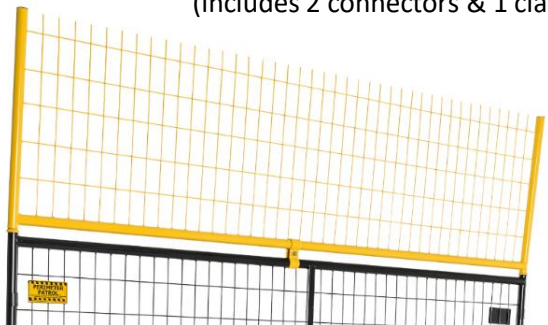

90in W x 43in D x 87in H

1,775 lbs.

FAQ

Q – Size of the panels?

A - 87" wide x 72"high

RF 10005 Black, RF 10006 Yellow

Q – Size of the bases?

A – 24" long x 4" wide (w/7"vertical rods (2))

A – 2 step Powder Coat (testing data available if needed)

Q – What are the different components available?

A – See below

RF 50006 / RF 50005 – panel clamp

RF 30005 – ground base

RF 70005 – 30" ground spike

RF 06850 – 50ft x 68in Roll of Windscreen

RF 12815 – replacement Pallet component kit

RF 11005 – swing gate wheel assembly

No-Climb Extensions

RF 20005 – 1ft High No-Climb optional panel (includes 2 connectors & 1 clamp)

RF 20025 – 2ft High No-Climb optional panel (includes 2 connectors & 1 clamp)

No-Climb Panels are being Phased out of the line
Connectors – 2 included

Vertical
No-Climb connector

INCL.
W/
NO-CLIMB PANEL

45 degree angled
No-Climb connector