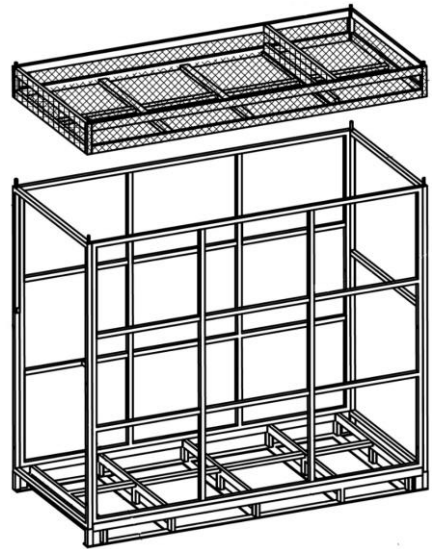

90in W x 43in D x 87in H

1,775 lbs.

FAQ

Q – Size of the panels?

A - 87" wide x 72"high

RF 10005 Black, RF 10006 Yellow

Q – Size of the bases?

A – 24" long x 4" wide (w/7"vertical rods (2))

RF 30005

Q – How much in ONE PALLET KIT?

A – 28 panels & bases (210 lin. Feet)

Q – How heavy is each panel / Base?

A – 42 lbs & 8 lbs respectively

Q – How much does a full Pallet weigh?

A – 1,775 lbs.

Q – What is the finish on these panels?

A – 2 step Powder Coat (testing data available if needed)

Q – What are the different components available?

A – See below

RF 50006 / RF 50005 – panel clamp

RF 30005 – ground base

RF 70005 – 30" ground spike

RF 06850 – 50ft x 68in Roll of Windscreen

RF 12815 – replacement Pallet component kit

RF 11005 – swing gate wheel assembly

No-Climb Extensions

RF 20005 – 1ft High No-Climb optional panel (includes 2 connectors & 1 clamp)