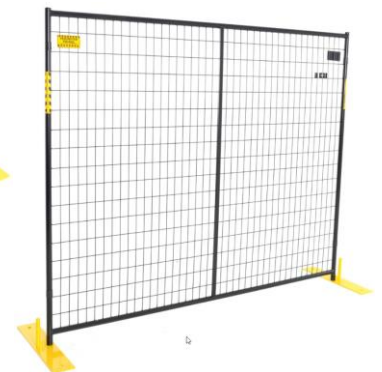

PERIMETER PATROL TEMPORARY FENCE

FULL pallet kits - \$2,645.00

RF 12805 Black Panels

RF 12806 Yellow Panels

210 LINEAR FEET

- 28 panels w/clamp

- 28 ground bases

Pallet Dims:

90in W x 43in D x 87in H

1,775 lbs.

FAQ

Q – Size of the panels?

A - 87" wide x 72"high

RF 10005 Black, RF 10006 Yellow

Q – Size of the bases?

A – 24" long x 4" wide (w/7"vertical rods (2))

RF 30005

Q – How much in ONE PALLET KIT?

A – 28 panels & bases (210 lin. Feet)

Q – How heavy is each panel / Base?

A – 42 lbs & 8 lbs respectively

Q – How much does a full Pallet weigh?

A – 1,775 lbs.

Q – What is the finish on these panels?

A – 2 step Powder Coat (testing data available if needed)

Q – What are the different components available?

A – See below

RF 50006 / RF 50005 – panel clamp

RF 30005 – ground base

RF 70005 – 30" ground spike