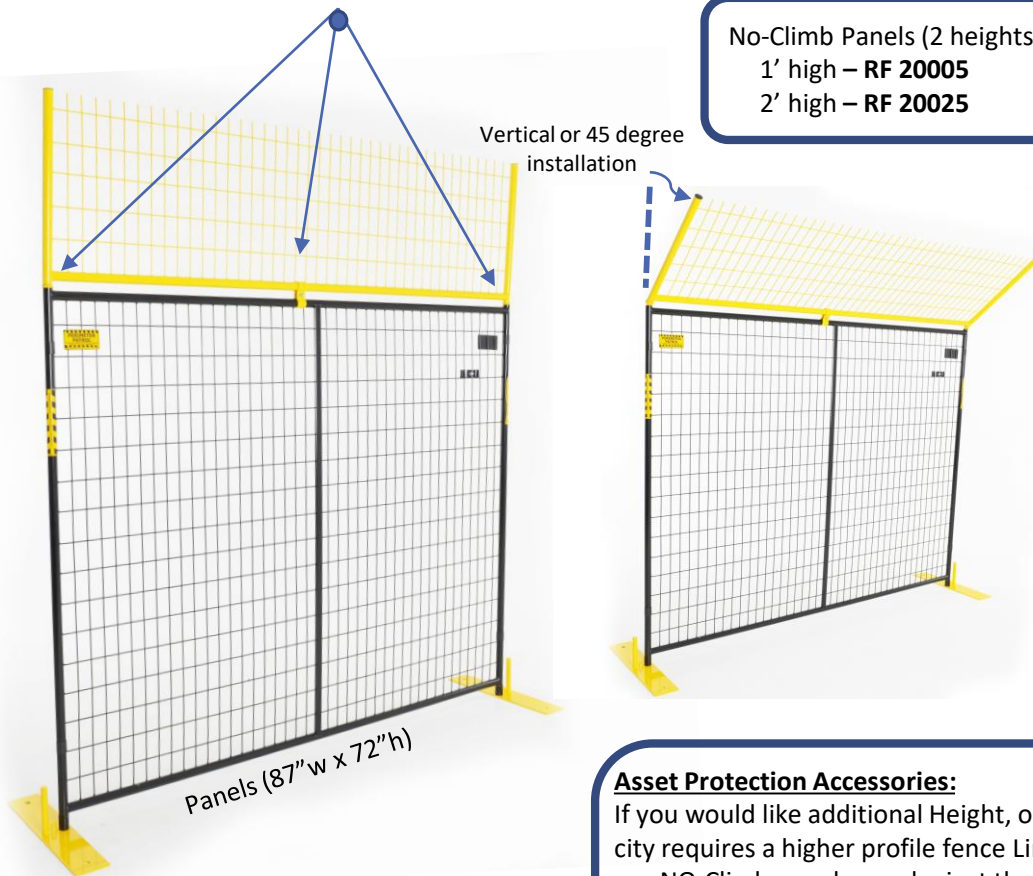

90in W x 43in D x 87in H

1,775 lbs.

FAQ

Q – Size of the panels?

A - 87" wide x 72"high

RF 10005 Black, RF 10006 Yellow

Q – Size of the bases?

A – 24" long x 4" wide (w/7"vertical rods (2))

RF 20025 – 2ft High No-Climb optional panel (includes 2 connectors & 1 clamp)

No-Climb Panels are being Phased out of the line
Connectors – 2 included

Vertical
No-Climb connector

INCL.
W/
NO-CLIMB PANEL

45 degree angled
No-Climb connector

Being phased out

1ft & 2ft NO-CLIMB Accessory Panels:

If your location requires 7' or 8' heights, we now have a solution for you.

Our No-Climb optional panels can give you an extra 1-2 feet of height, either to meet the demands of your project or application, or to meet specifications on fence height in your Municipality or City.

NO-CLIMB ONLY AVAILABLE FOR 7 ½' LONG PANELS

Either panel height comes with 2 connectors and 1 clamp
For securing to fence panel.

Asset Protection Accessories:

If you would like additional Height, or your city requires a higher profile fence Line, our NO-Climb panels may be just the option you need.